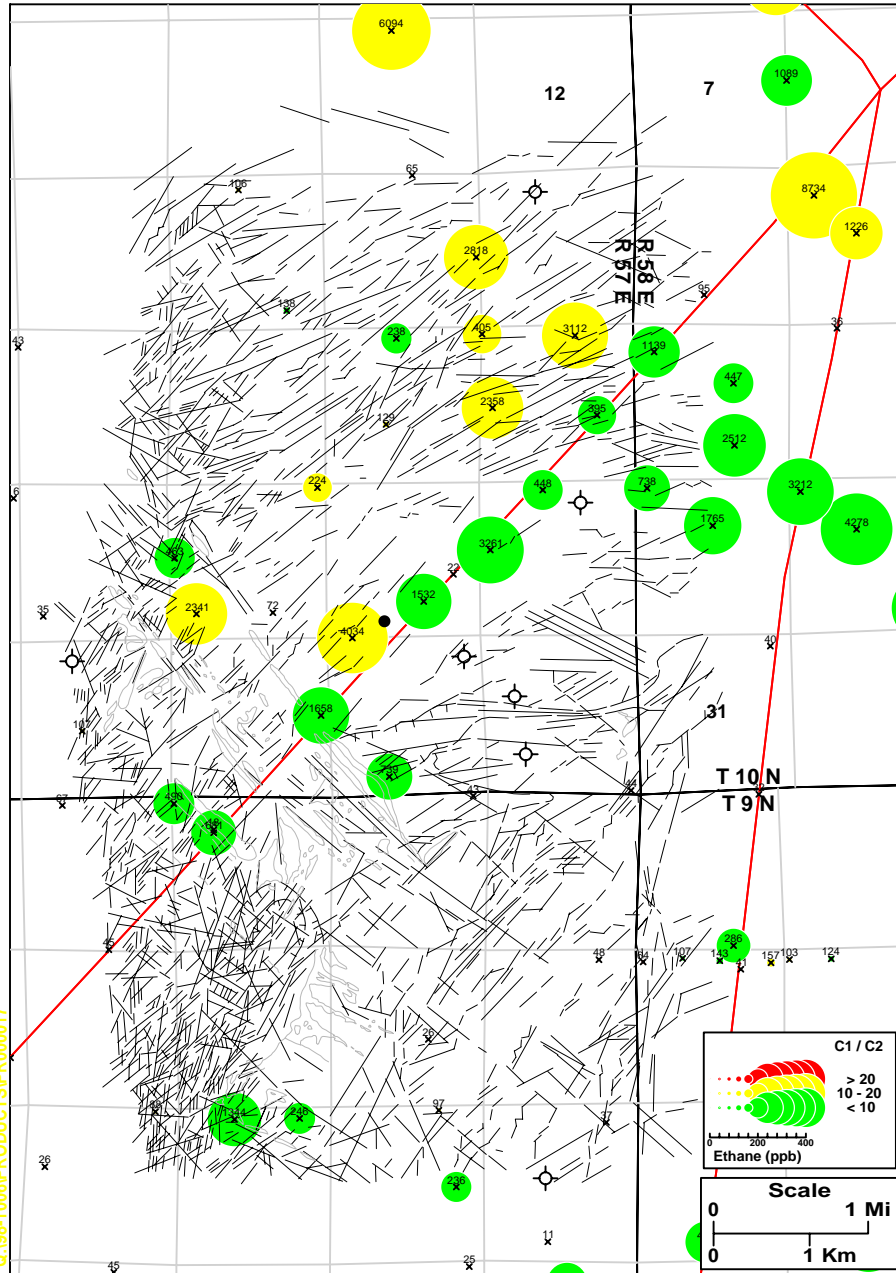

1984 ETHANE MAGNITUDE DOT MAP

Q:198-1006/PRODUCTS/PR000017

1985 ETHANE MAGNITUDE DOT MAP