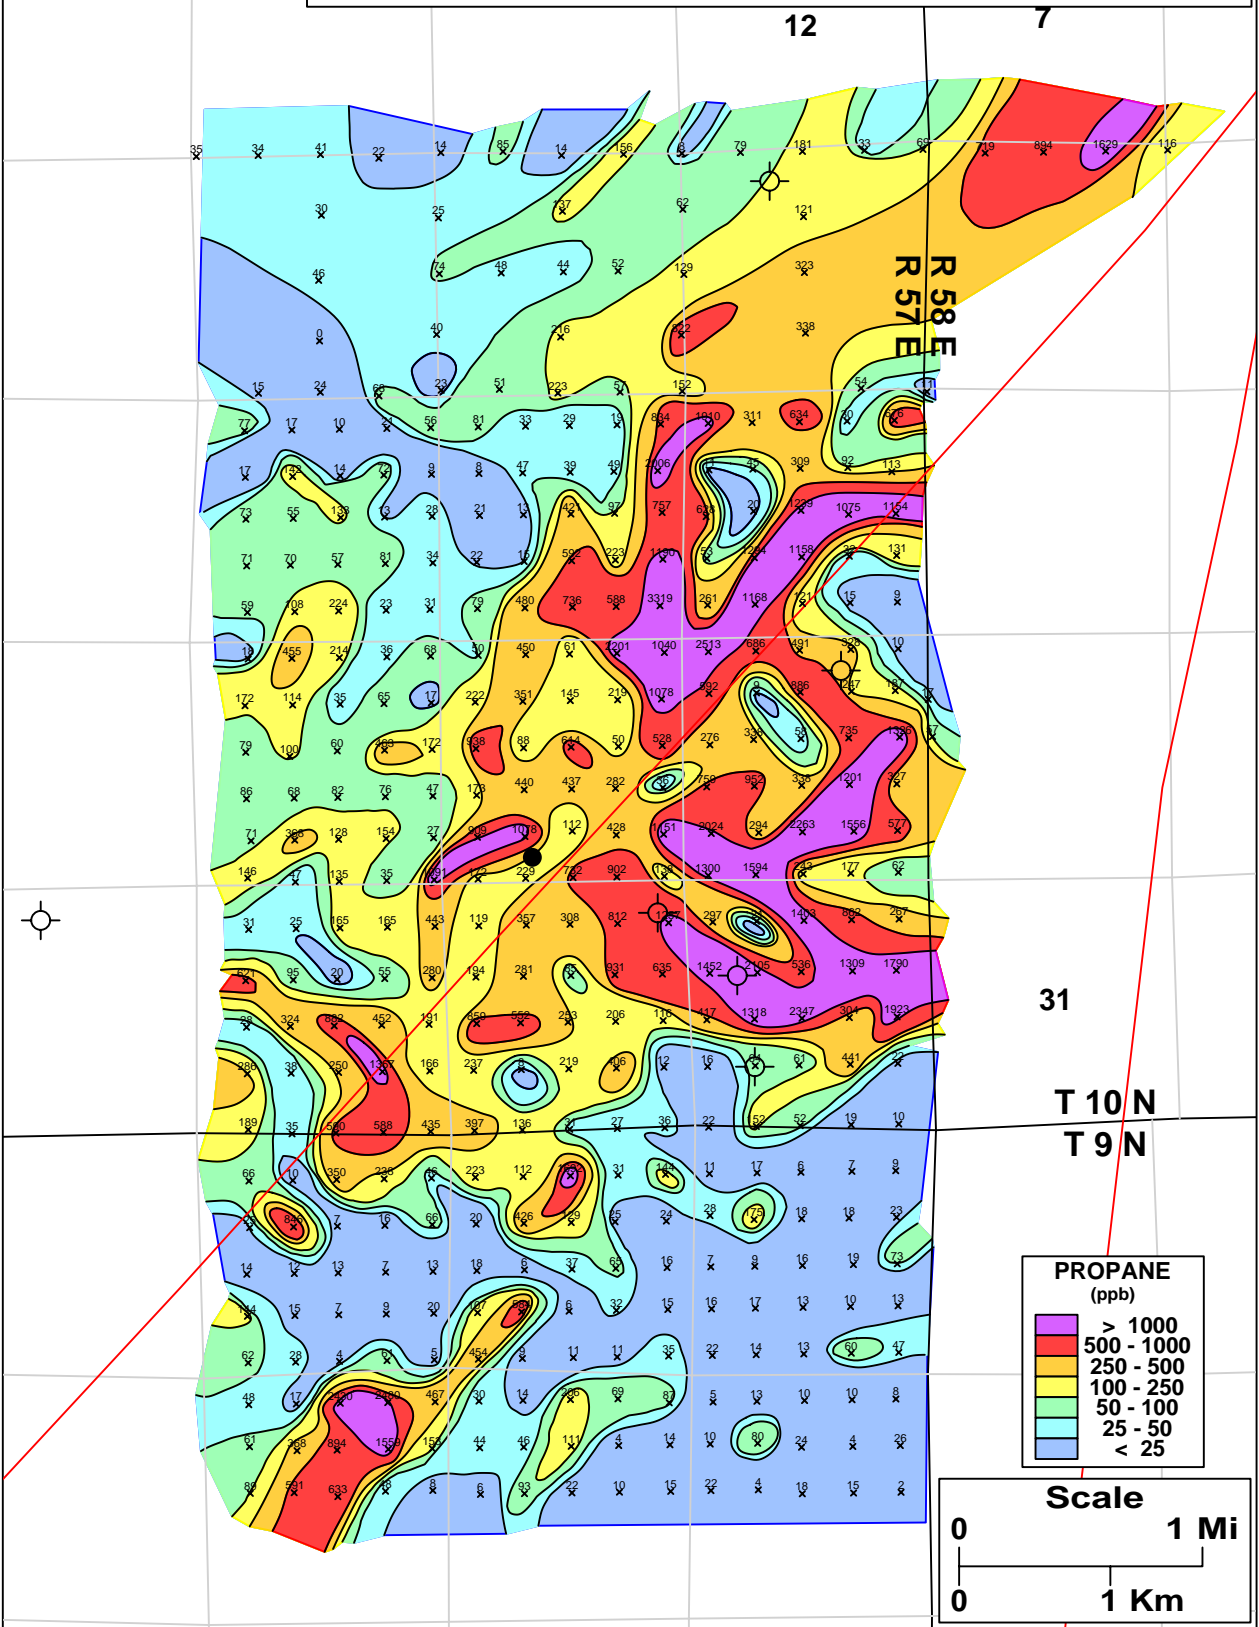

Propane Contour Map of 1985 Currant Detail, Soil Gas Data, Railroad Valley, Nye County, Nevada

C:\msd-100\p\products\p\p0000012