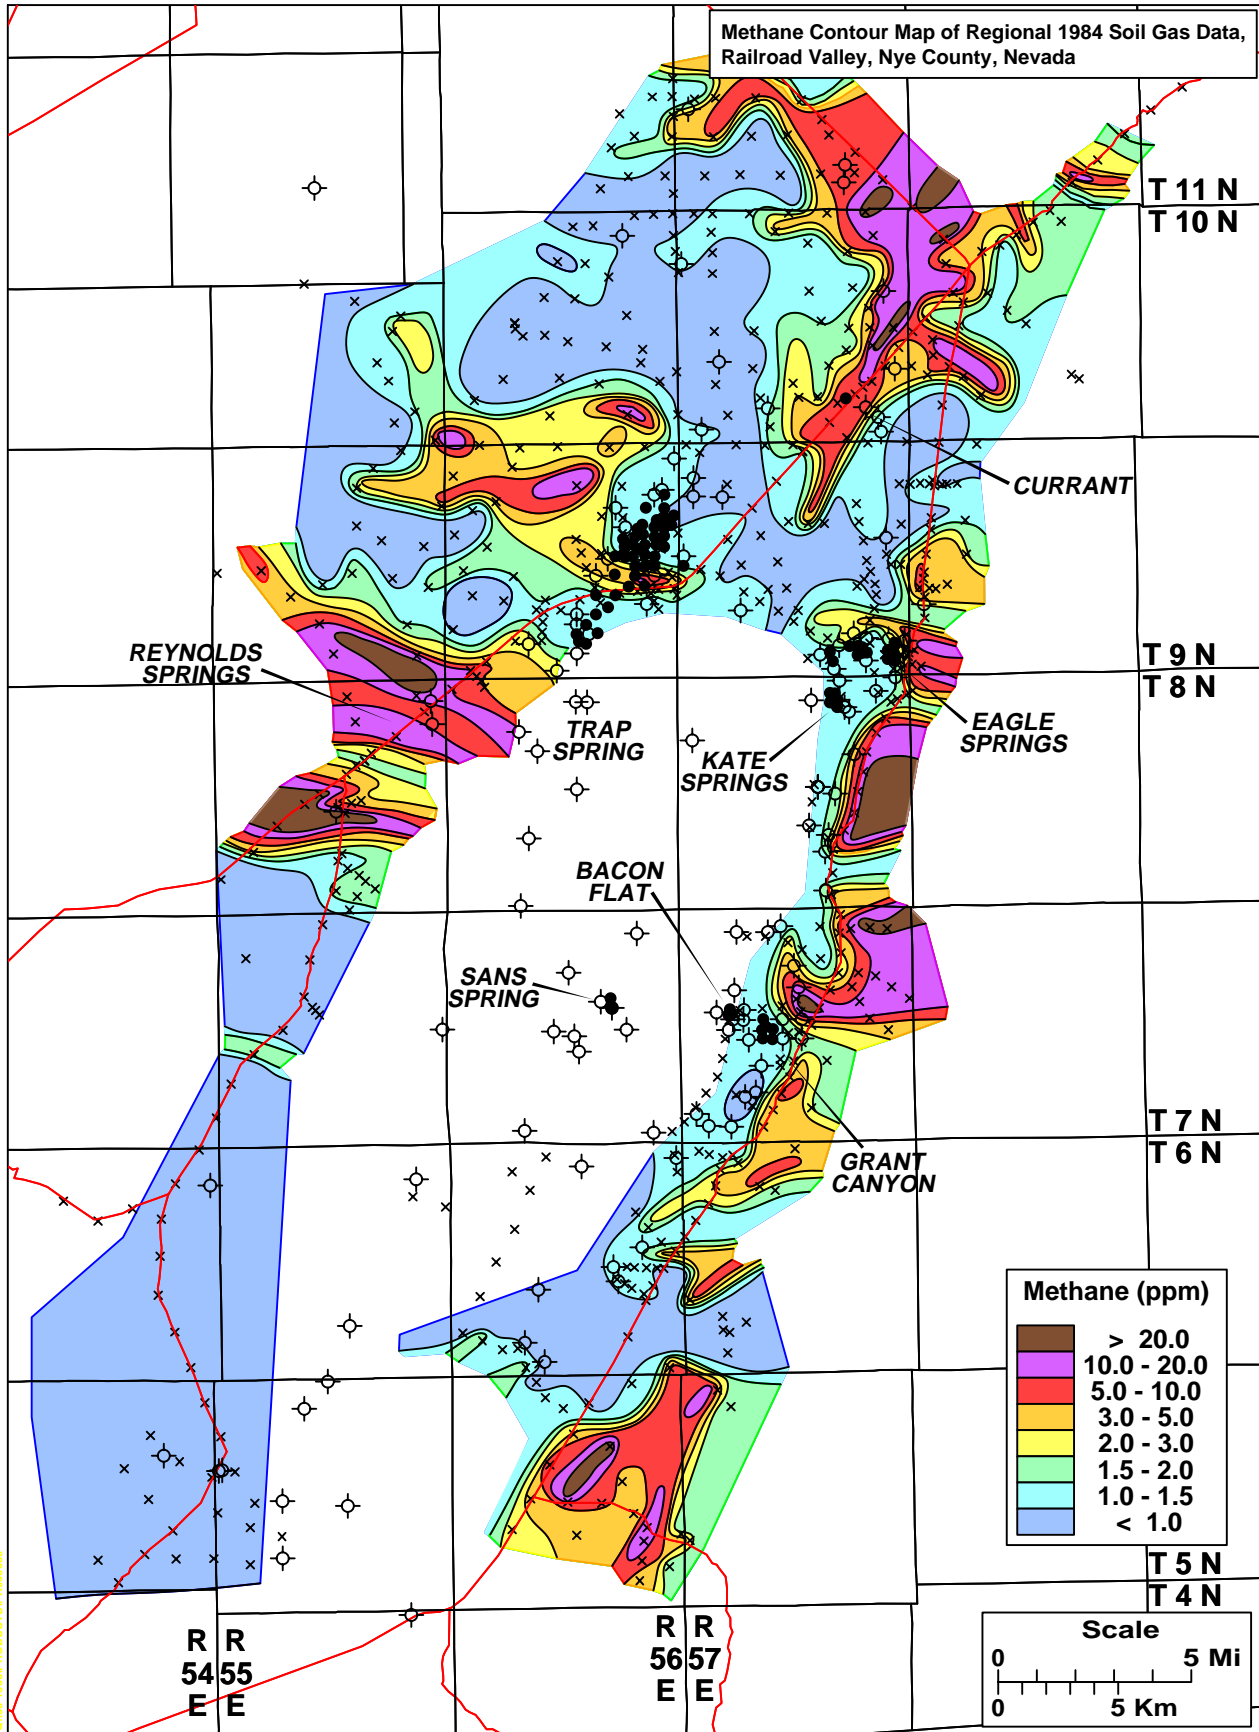

Methane Contour Map of Regional 1984 Soil Gas Data,  
Railroad Valley, Nye County, Nevada

© 1988 - 1998 PRODUCTIONS INTERNATIONAL