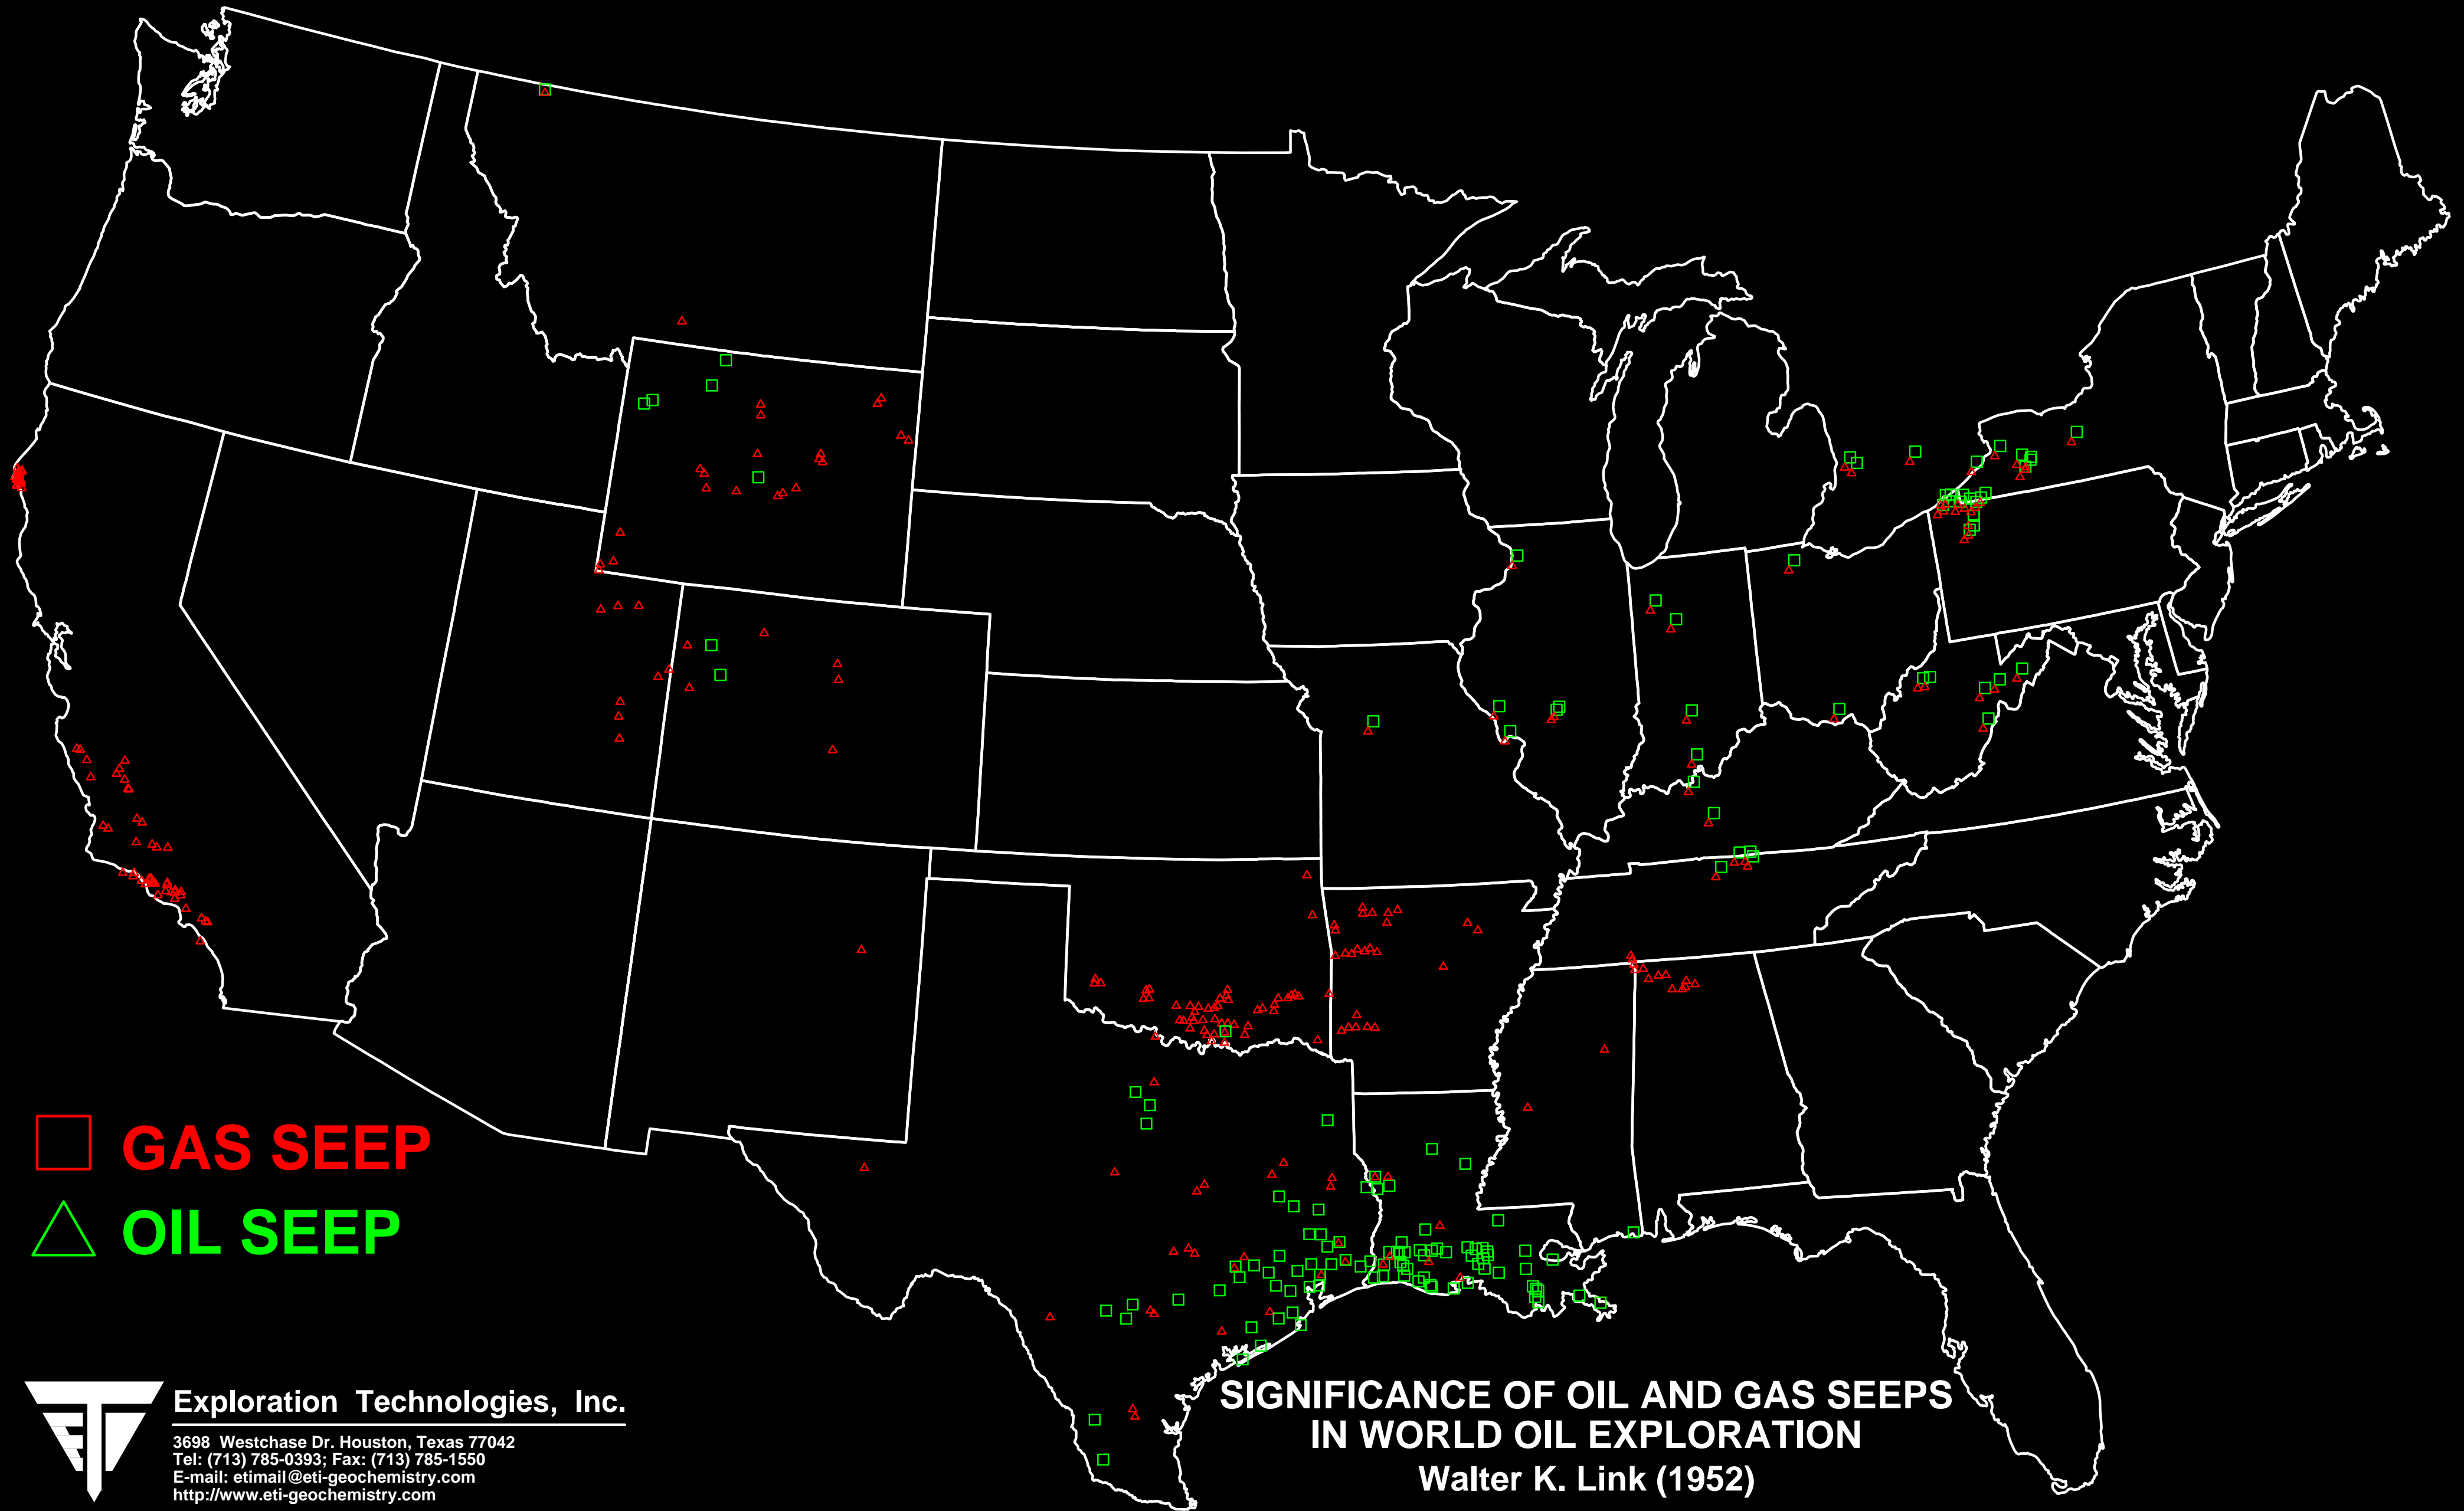

DISTRIBUTION OF OIL AND GAS SEEPS IN THE UNITED STATES

**SIGNIFICANCE OF OIL AND GAS SEEPS
IN WORLD OIL EXPLORATION**
Walter K. Link (1952)

Exploration Technologies, Inc.

3698 Westchase Dr. Houston, Texas 77042
Tel: (713) 785-0393; Fax: (713) 785-1550
E-mail: etmail@eti-geochemistry.com
<http://www.eti-geochemistry.com>