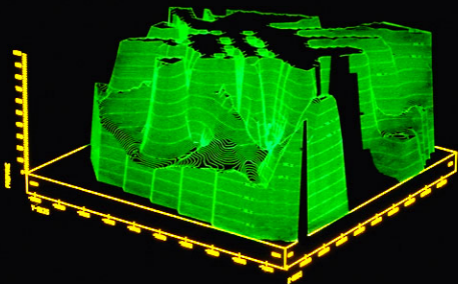

VERMILION

HULL PROPRNE (PPB)

305 DEGREE

CRUISE 53

PANEL 19

VERMILION

DEEP PROPRNE (PPB)

305 DEGREE

CRUISE 53

PANEL 19