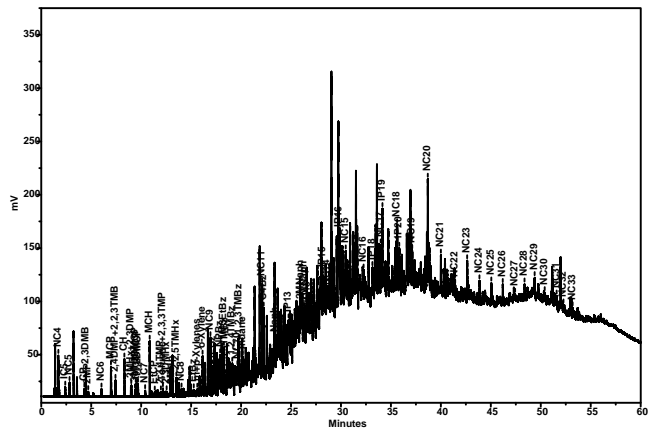

HIGH RESOLUTION CAPILLARY GAS CHROMATOGRAPHY

GASOLINE

JET FUEL

SOUTH LA CRUDE

PIERCE JUNCTION CRUDE

KEROSENE

DIESEL