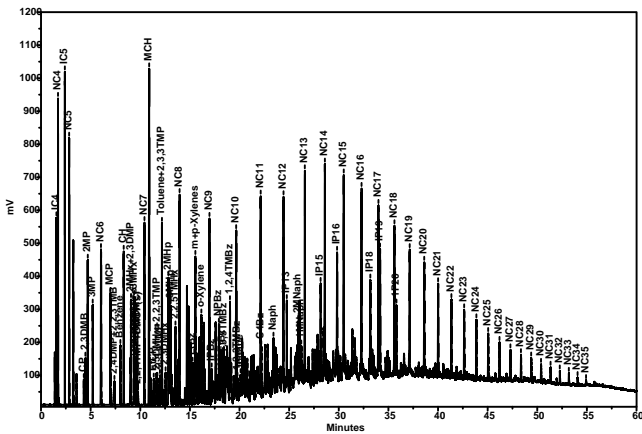

HIGH RESOLUTION CAPILLARY GAS CHROMATOGRAPHY

GASOLINE

JET FUEL

SOUTH LA CRUDE

PIERCE JUNCTION CRUDE

KEROSENE

DIESEL