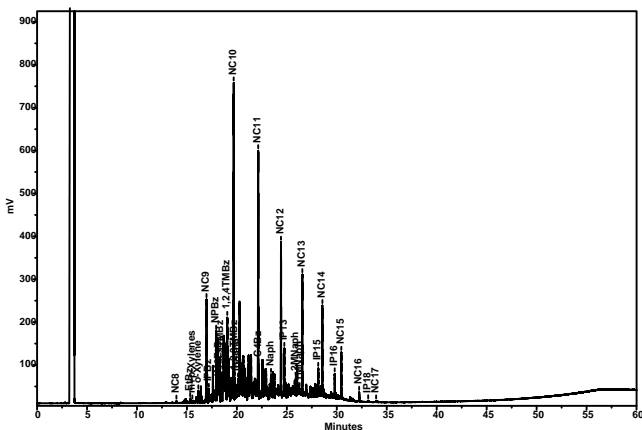

HIGH RESOLUTION CAPILLARY GAS CHROMATOGRAPHY

GASOLINE

JET FUEL

SOUTH LA CRUDE

PIERCE JUNCTION CRUDE

KEROSENE

DIESEL