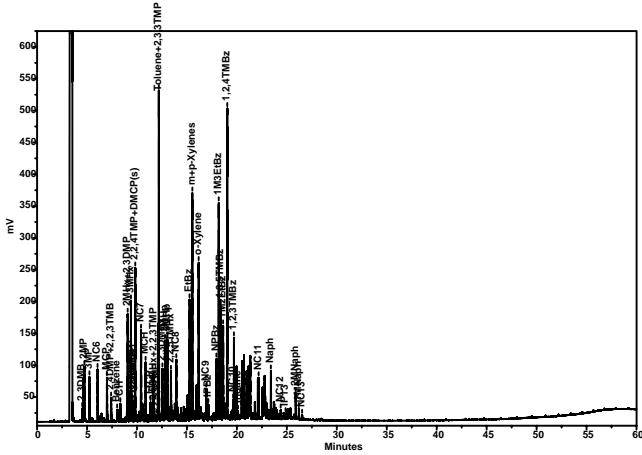

HIGH RESOLUTION CAPILLARY GAS CHROMATOGRAPHY

GASOLINE

JET FUEL

SOUTH LA CRUDE

PIERCE JUNCTION CRUDE

KEROSENE

DIESEL