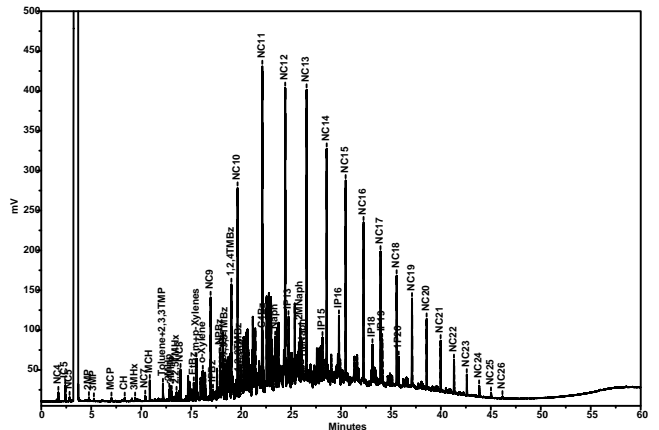

HIGH RESOLUTION CAPILLARY GAS CHROMATOGRAPHY

GASOLINE

JET FUEL

SOUTH LA CRUDE

PIERCE JUNCTION CRUDE

KEROSENE

DIESEL