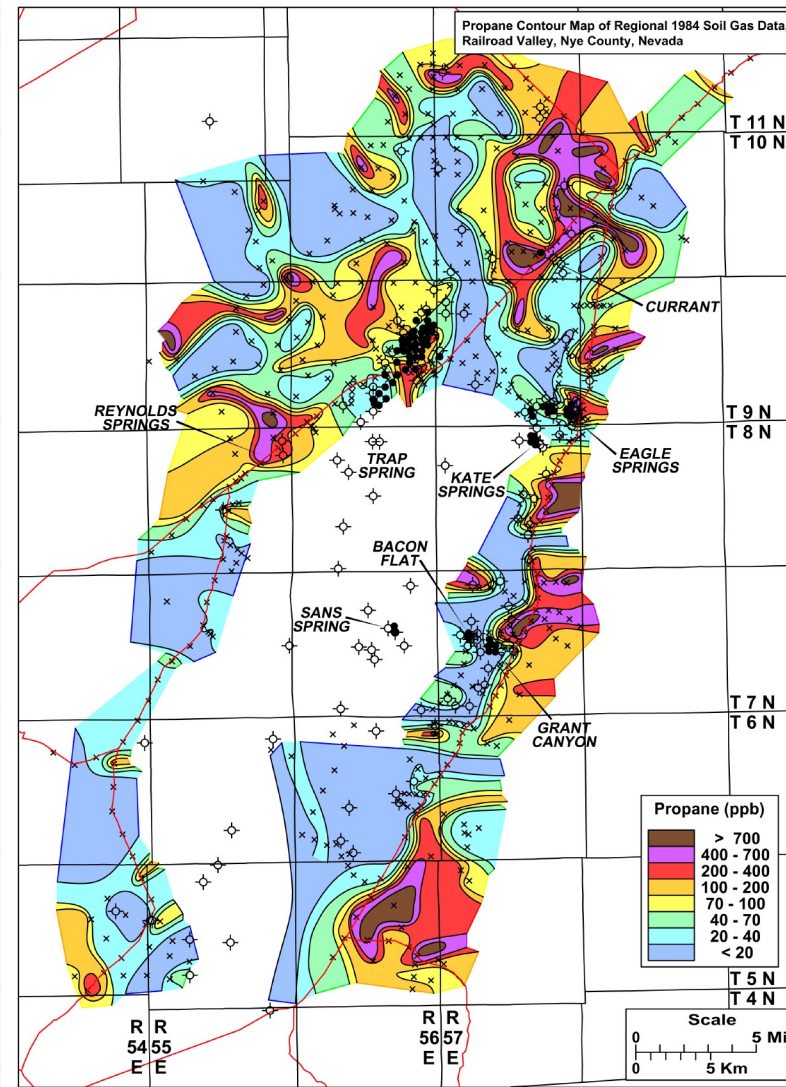

a)

b)

Fig. 5-35. a) Methane Contour Map of Regional 1984 Soil Gas Data, Railroad Valley, Nye County, Nevada; b) Propane Contour Map of Regional 1984 Soil Gas Data, Railroad Valley, Nye County, Nevada.